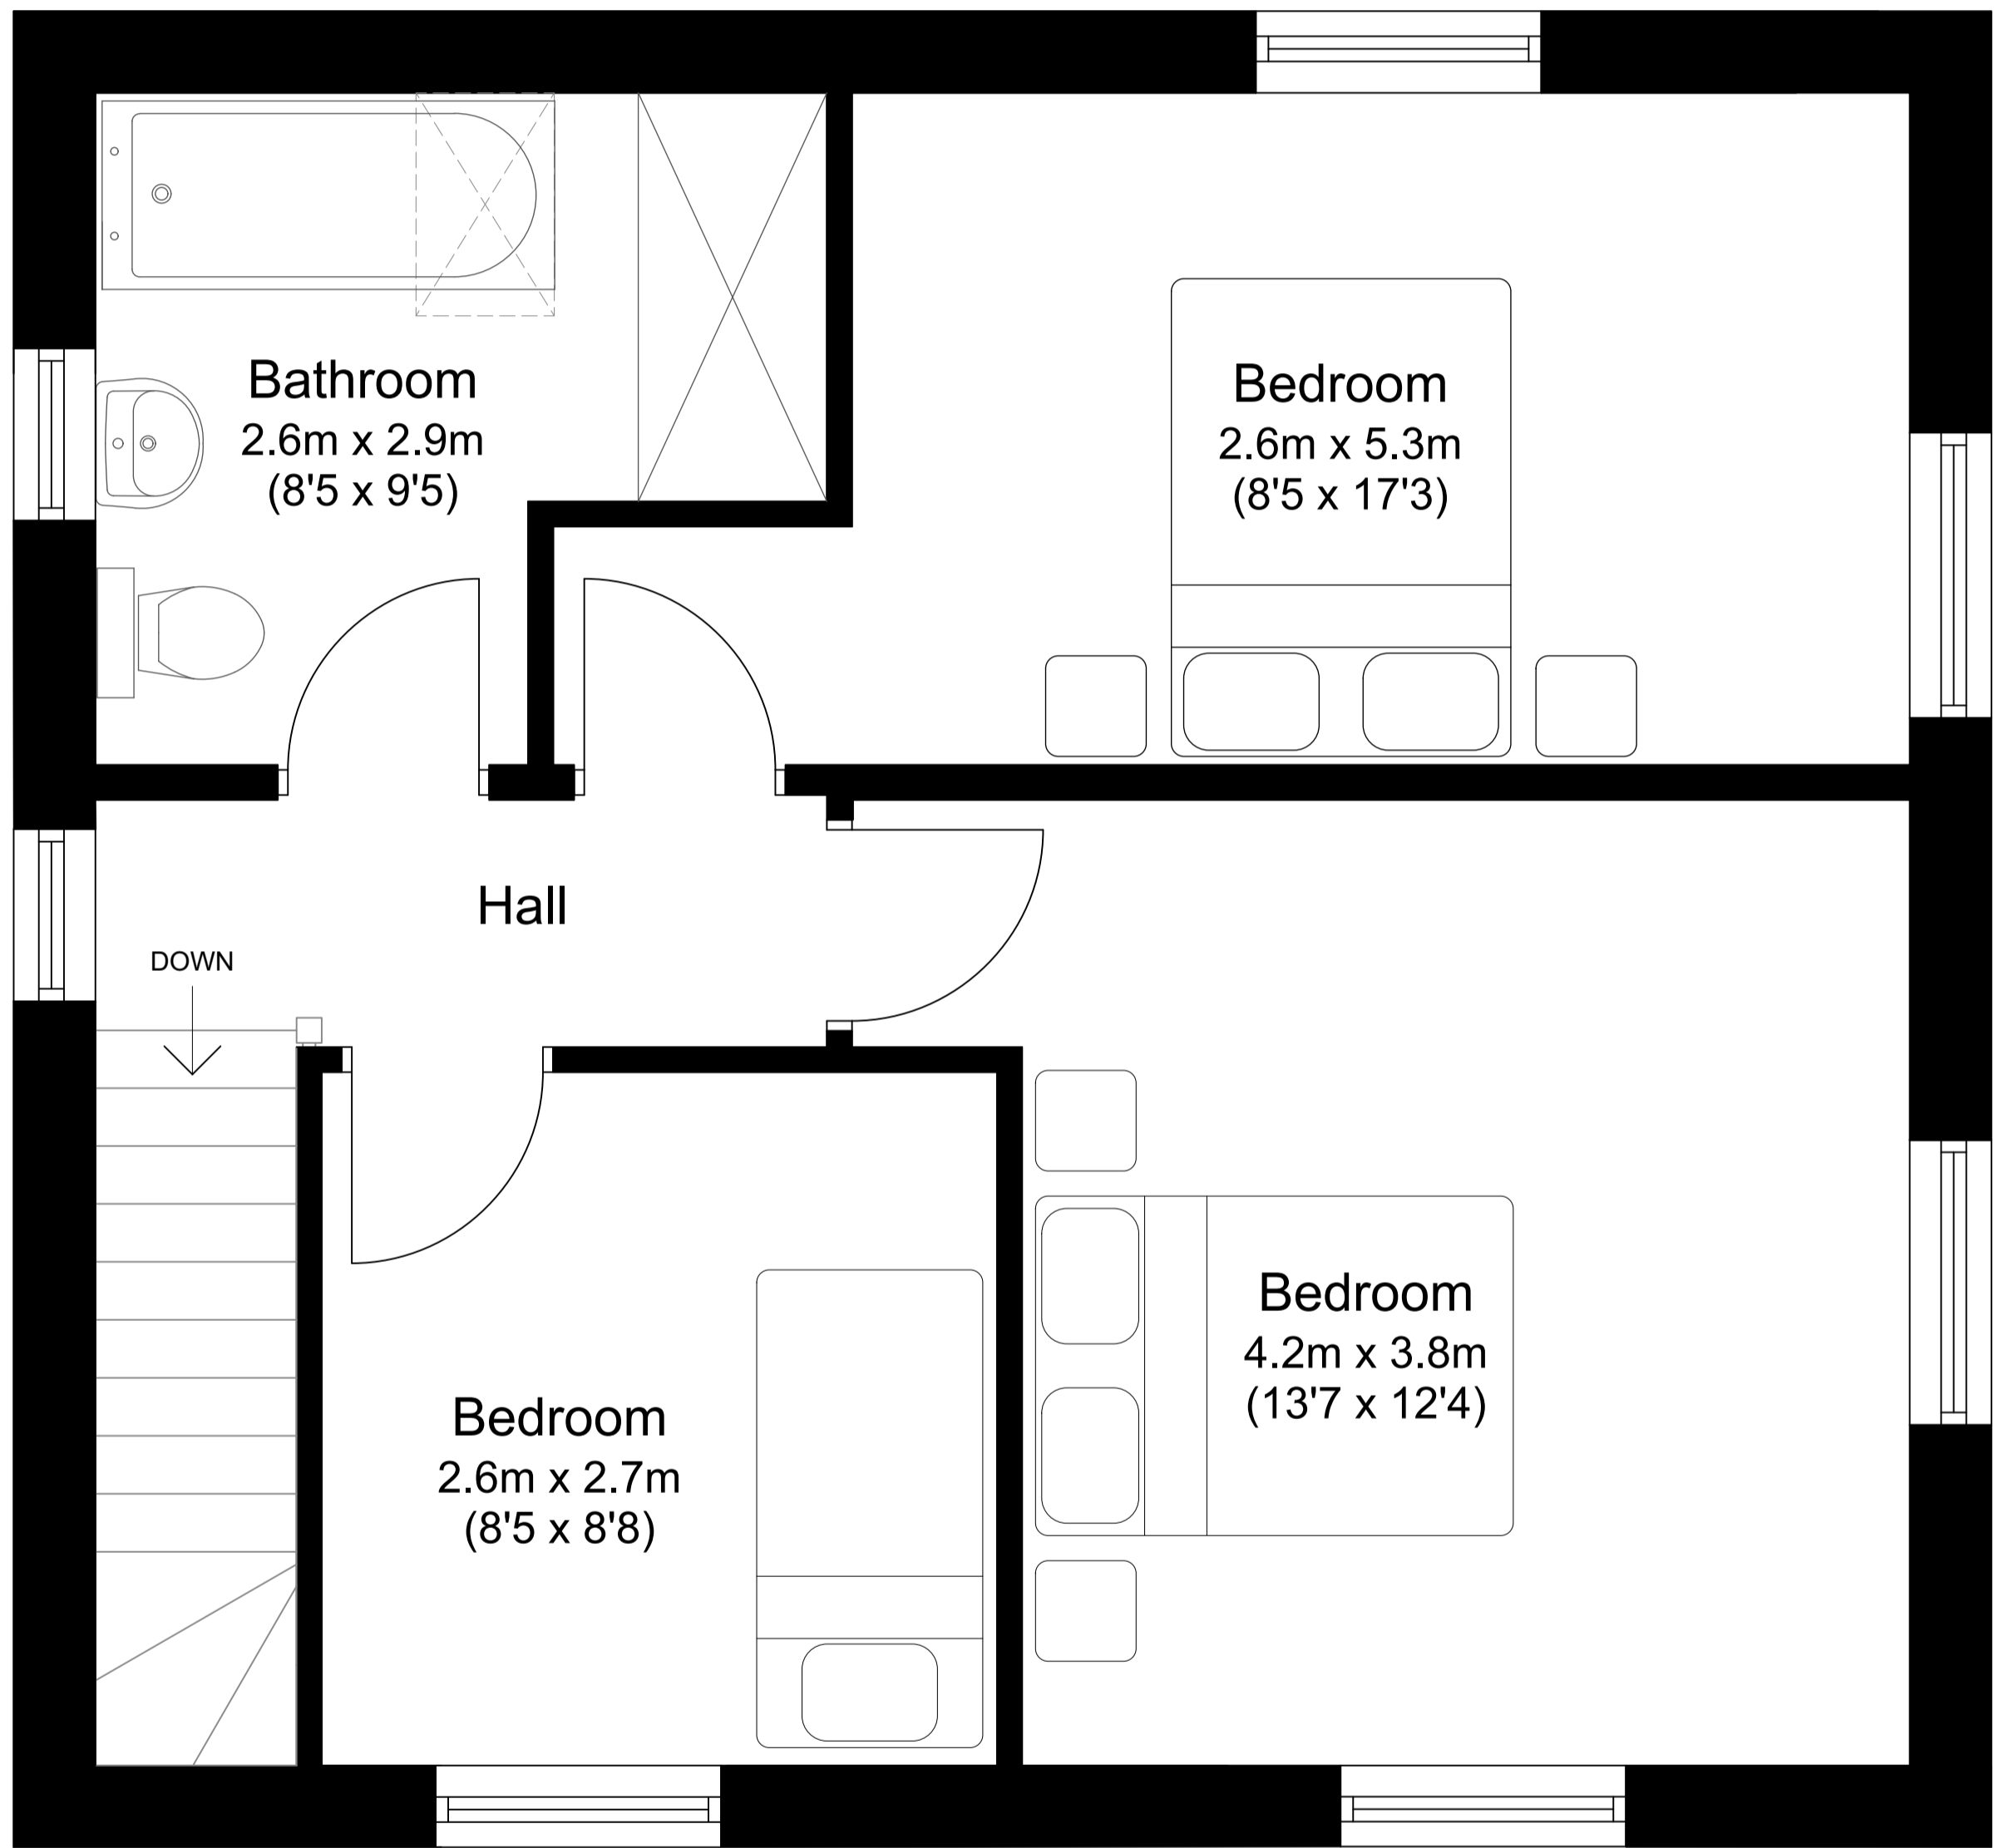

Plot 14 - The Hollies House
Ground Floor

PLOT 14 - GROUND FLOOR
APPROX GROSS AREA
48 sqm / 516 sqft

Plot 14 - The Hollies House
First Floor

PLOT 14 - FIRST FLOOR
APPROX GROSS AREA
48 sqm - 516 sqft