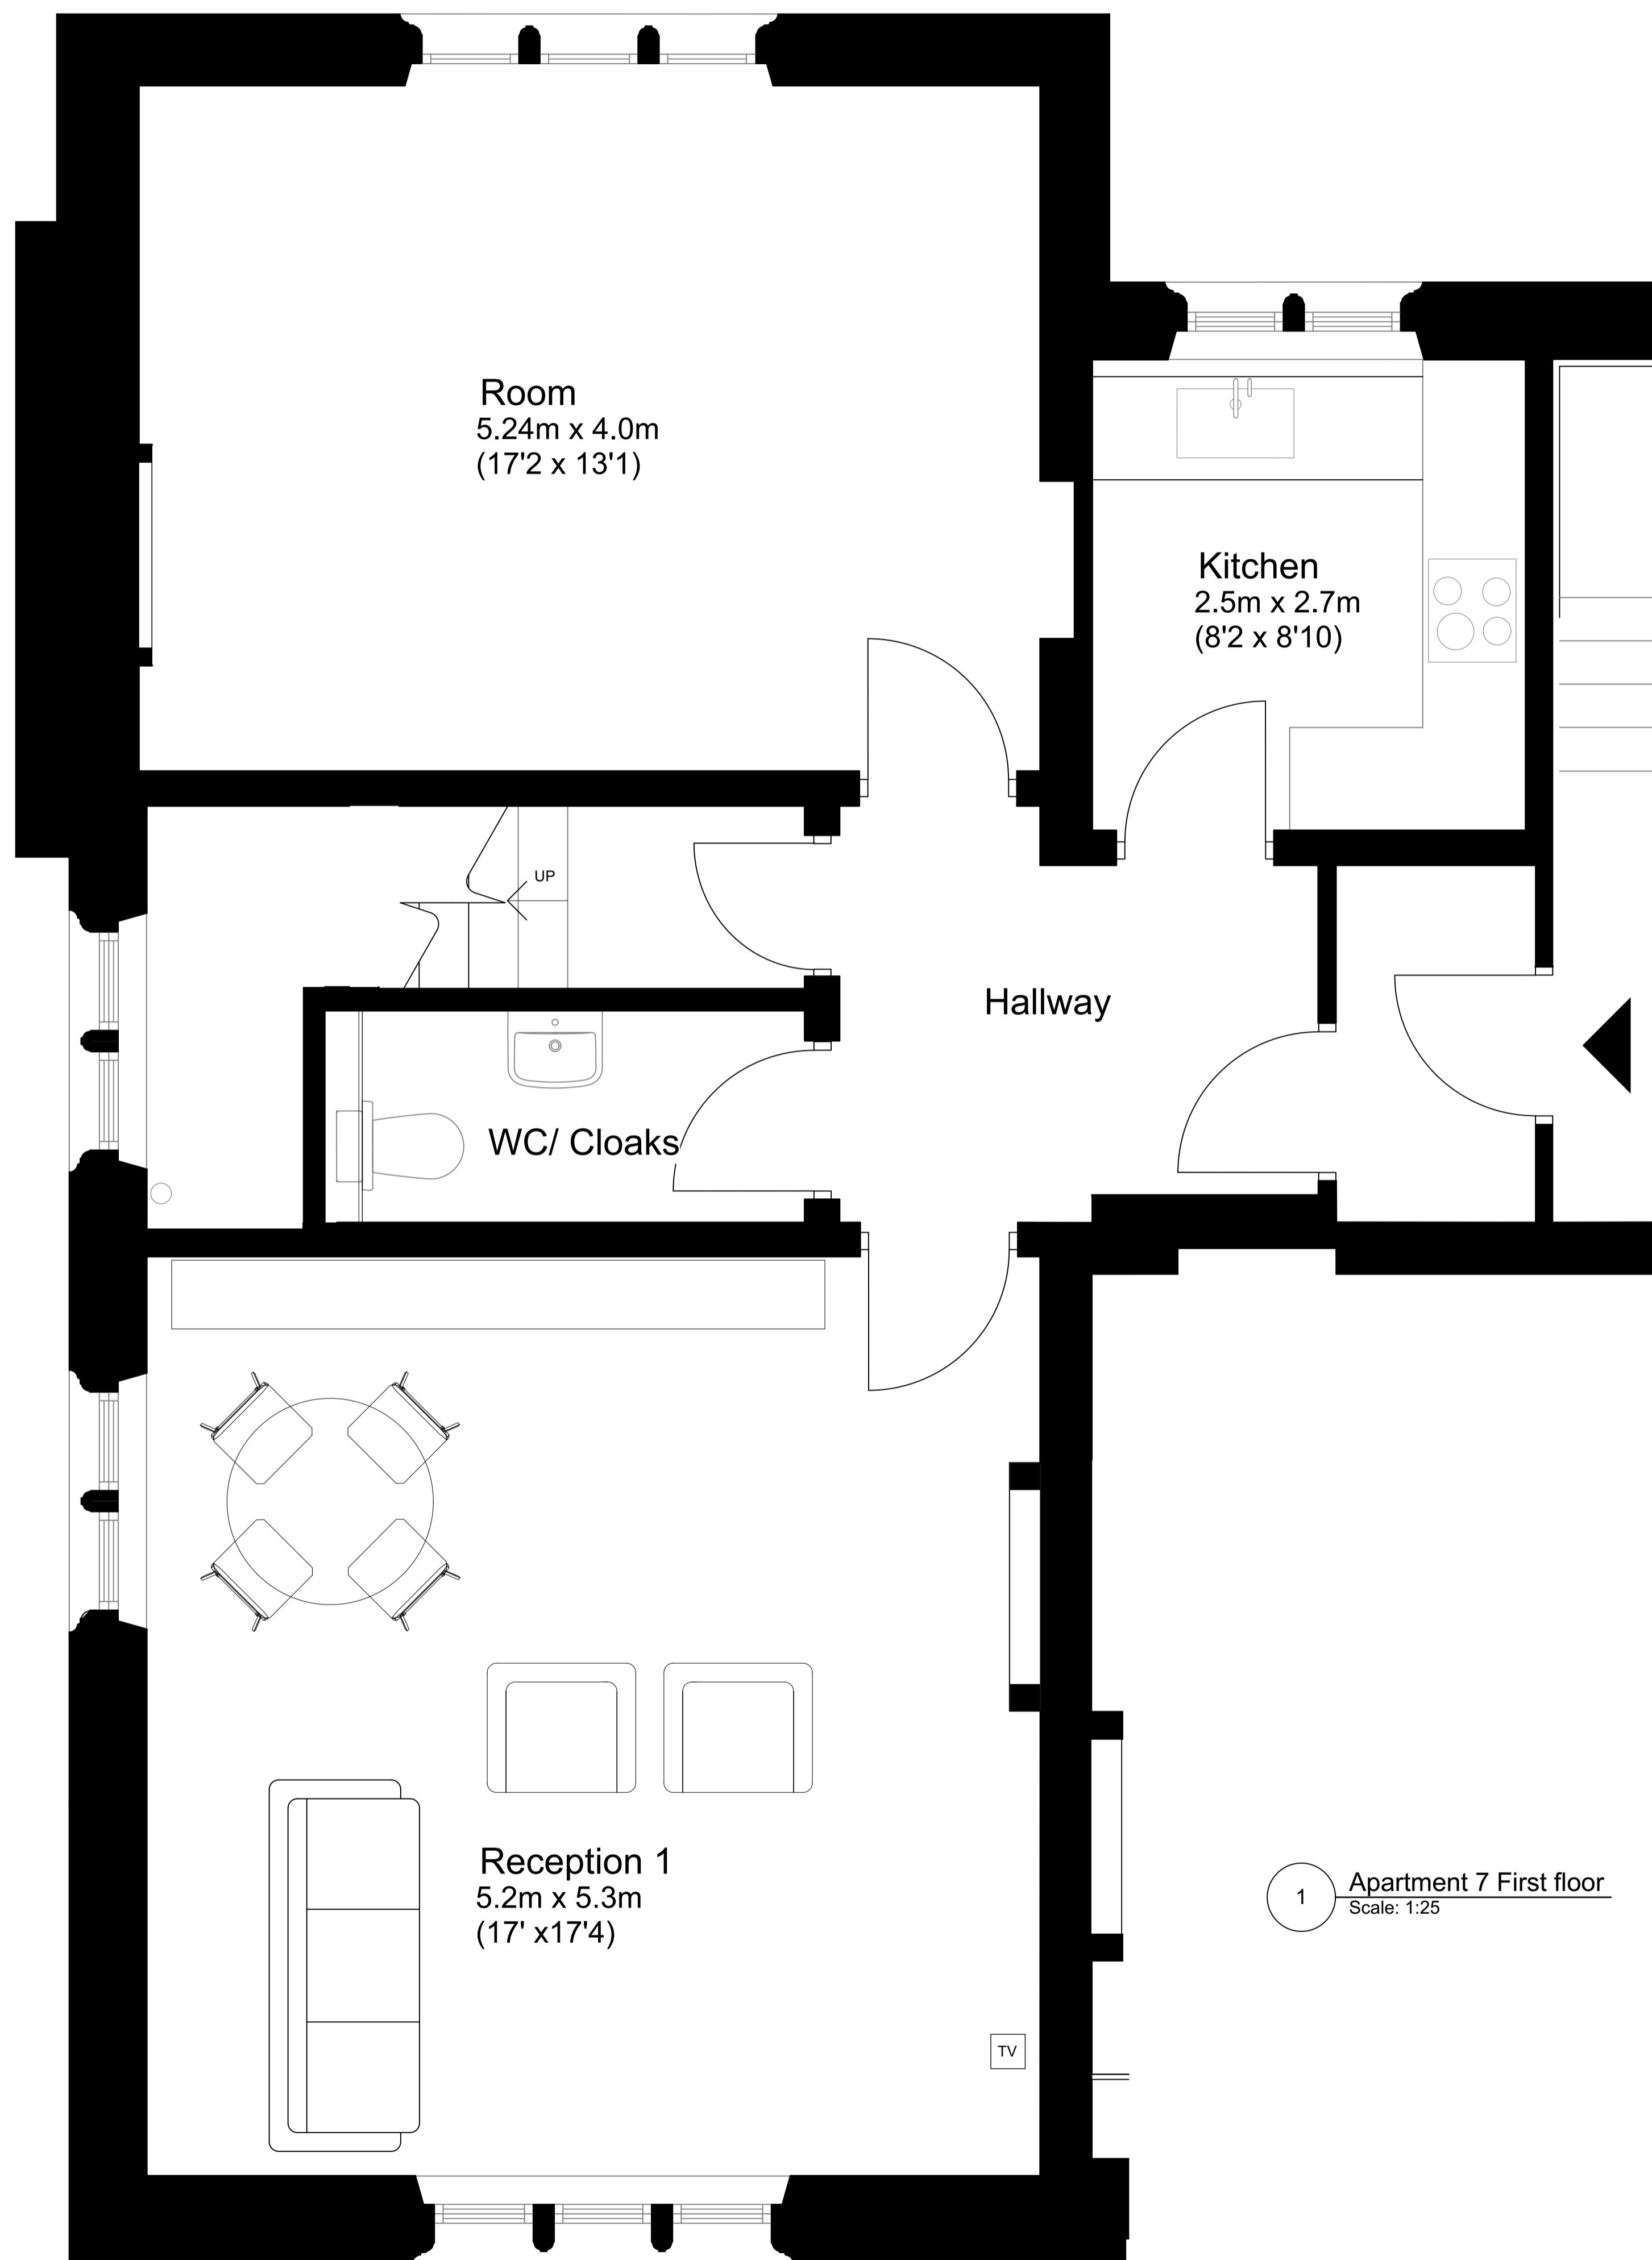

Plot 7 - Wisley Apartment

APPROX GROSS AREA
130 sqm (1399 sqft)

2 Apartment 7 Second Floor
Scale: 1:25