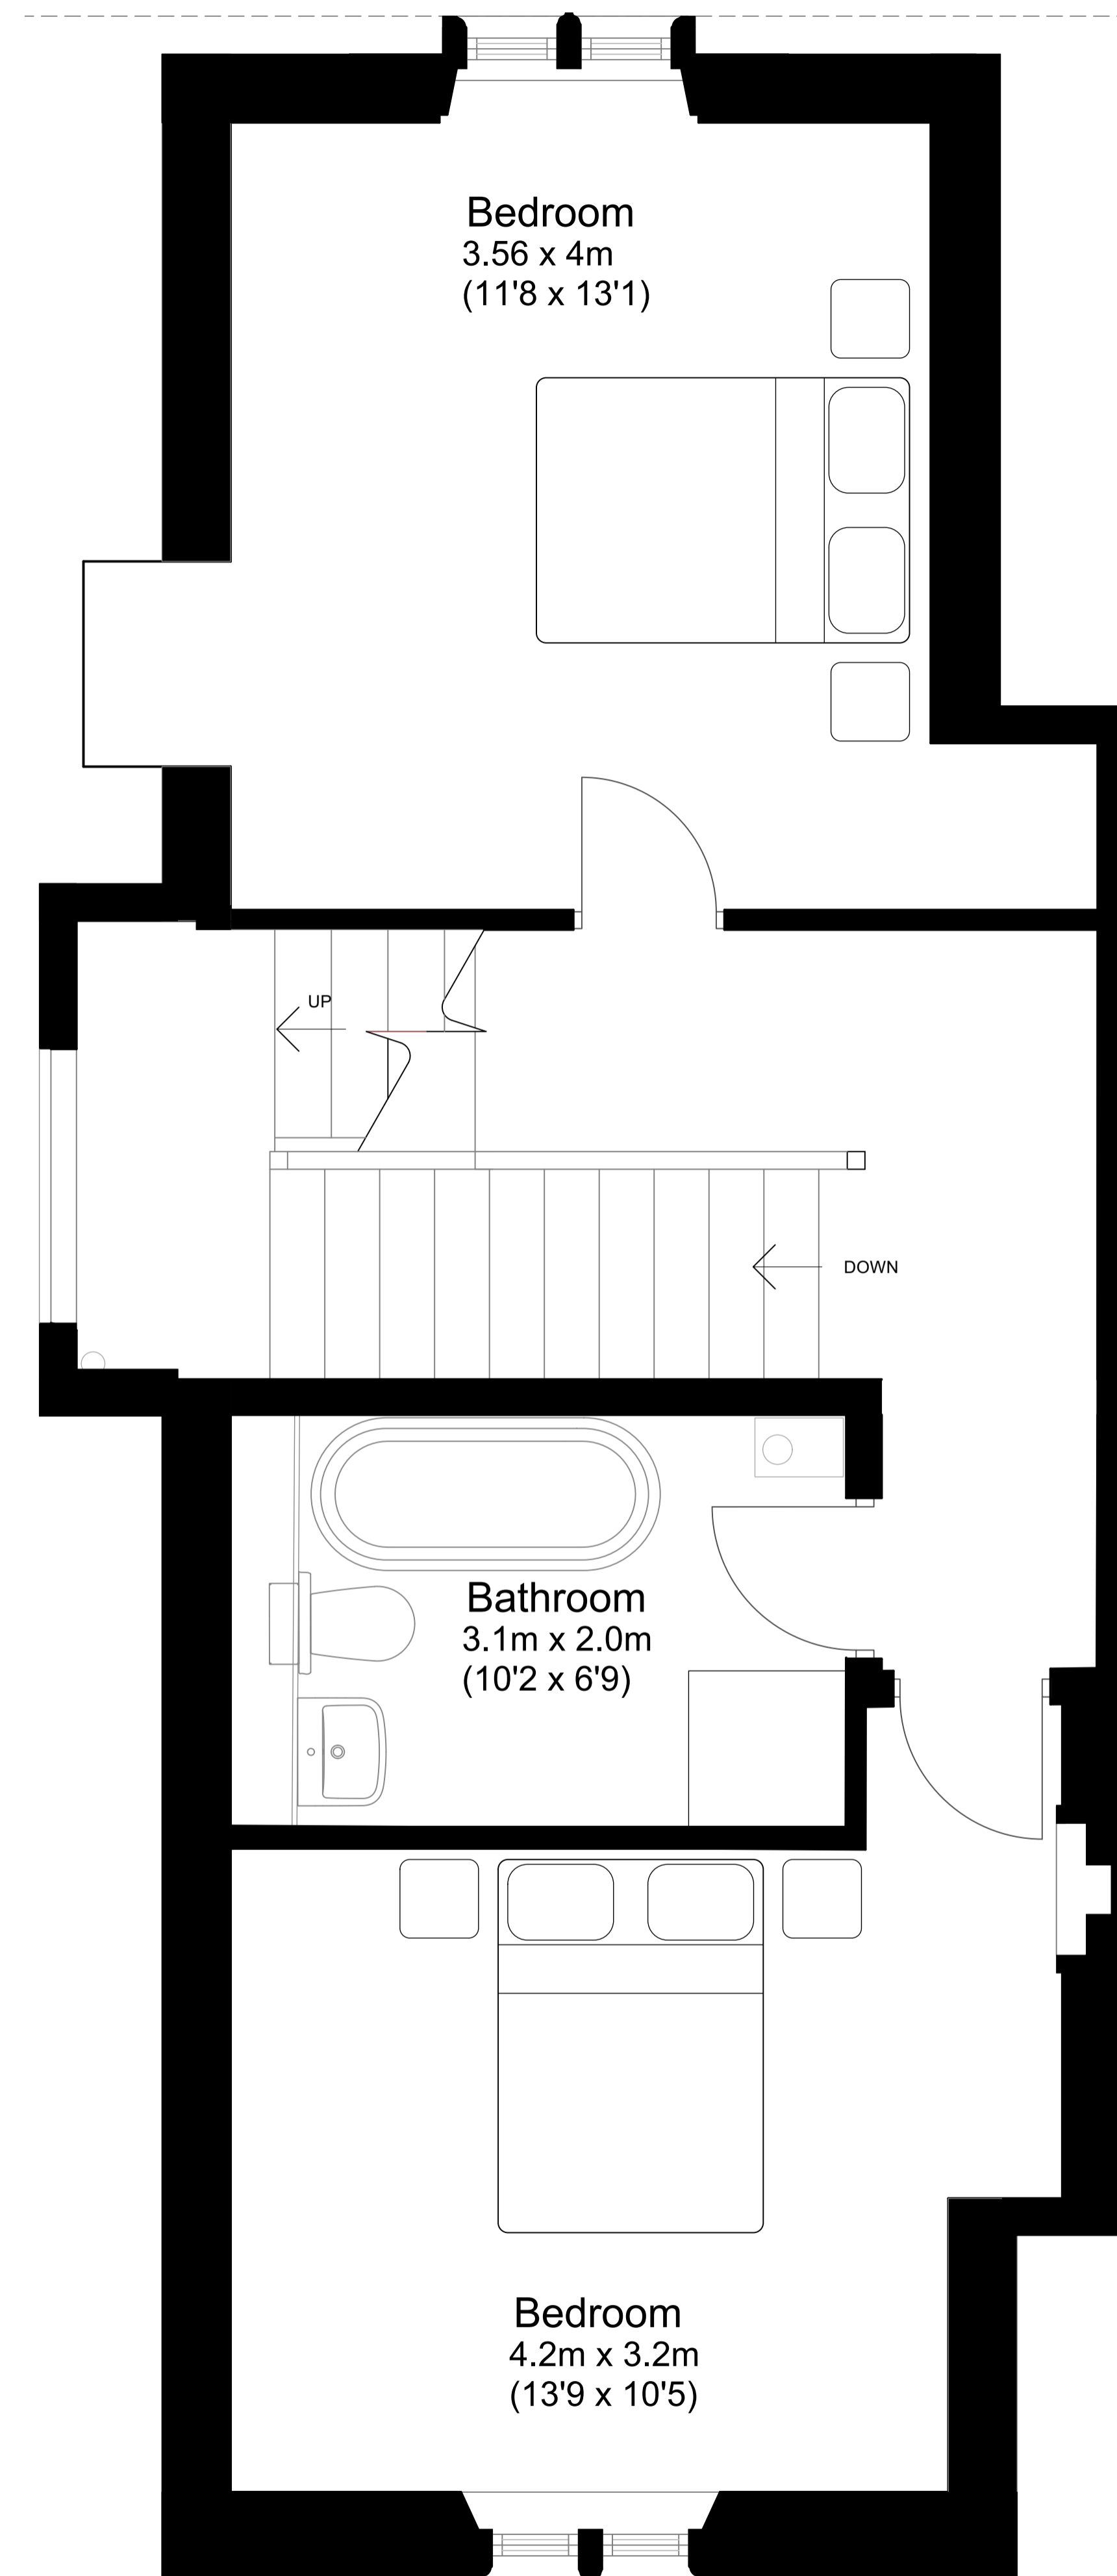

Plot 7 - Wisley Apartment

APPROX GROSS AREA
130 sqm (1399 sqft)

2 Apartment 7 Second Floor
Scale: 1:25