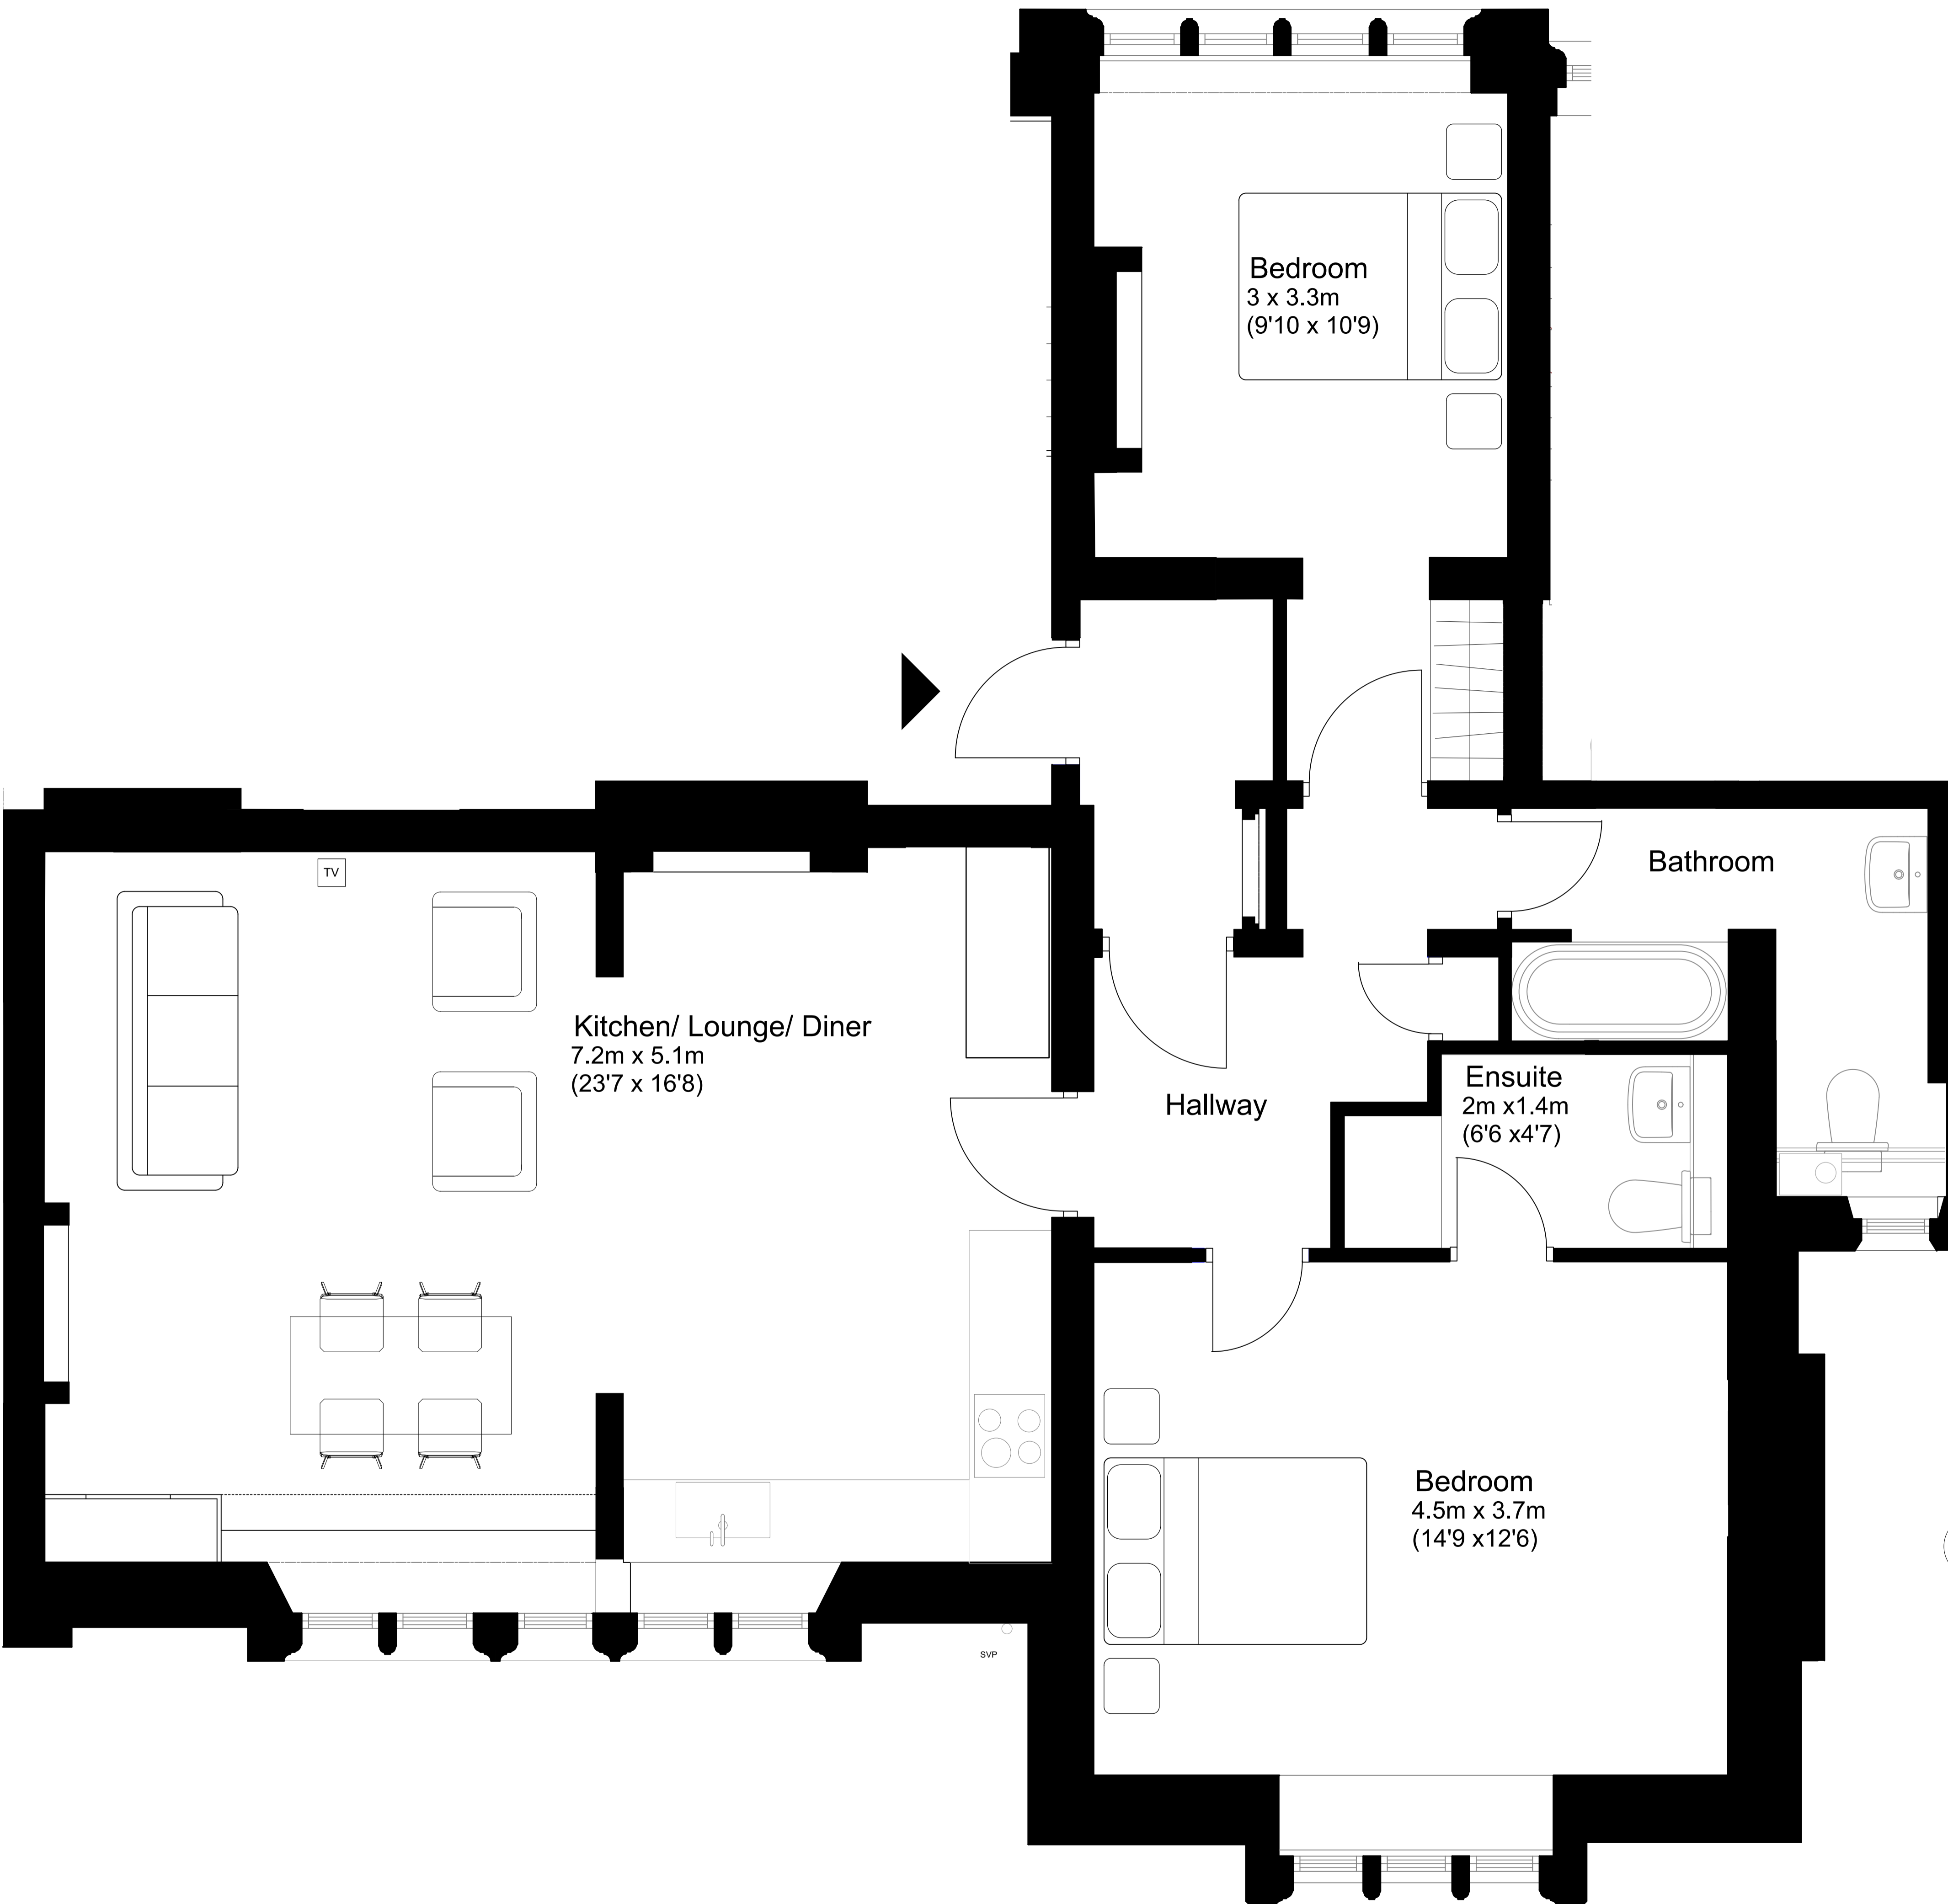

Plot 6 - Sissinghurst Apartment

APPROX GROSS AREA
93 sqm (1001 sqft)